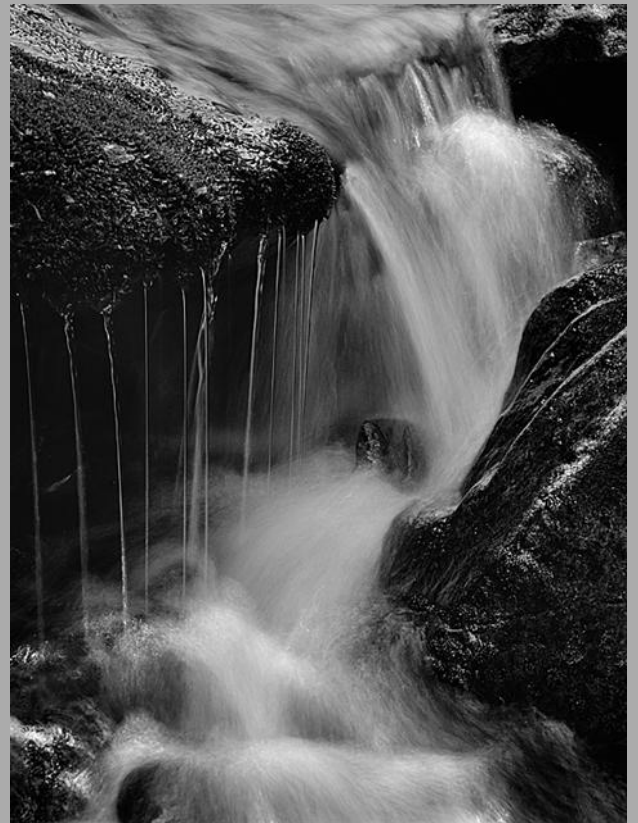

What a much
Class-B Projected-Color
Rebecca Konstandt

Bangkok Skyline
Class-A Print-Mono
Ira Nemeroff

Late October
Class-A Print-Color
Ira Nemeroff

Running Water
Class-A Projected-Mono
Barry Wolfe

Under the Brooklyn Bridge
Class-A Projected Color
Jordan Basem