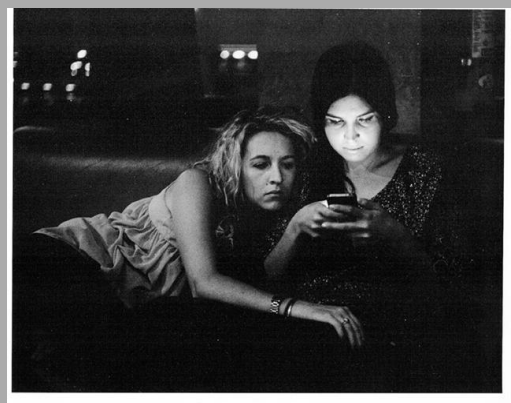

Clara's Bouquet  
Class A - Projected Color Image  
David Patterson

Eagle with Prey  
Class A - Projected Mono Image  
Art Lee

Humming Bird  
Class A - Color Print  
Richard Koch

Romanian- Born and Raised  
Class A - Mono Print  
Art Lee

Peaceful Afternoon  
Class B - Projected Color Image  
Ira Druks

Gina- Two Mile Landing  
Class B Projected Mono Image  
Bart Zoni

Lunchtime  
Class B - Color Print  
Ira Druks

Paradise by the Cellphone Light  
Class B - Mono Print  
Bart Zoni