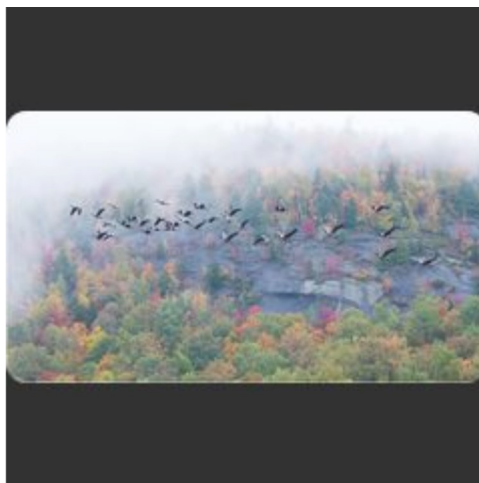

LCC-2 Class-S Proj-Color Heading South Barry
Wolfe HM