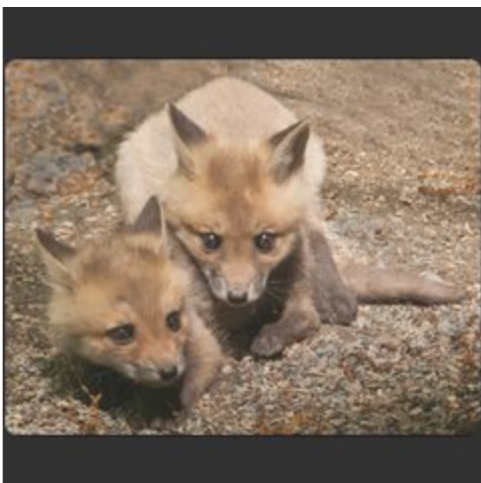

Livingston Camera Club
Improve Your Photography

**HM for 2012-2013 season,
Competition #2**

LCC-2 Class-A Proj Staring Michal Barkai HM

LCC-2 Class-A Proj Avalanche Lake Michal Barkai
HM

LCC-2 Class-A Print Cruising to the Work Site
Sheila Basem HM