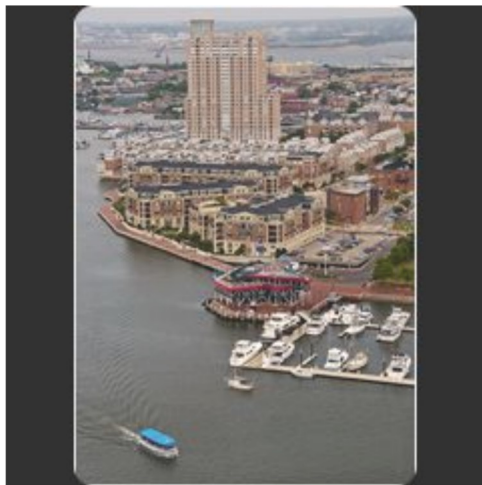

Livingston Camera Club  
*Improve Your Photography*

**HM for 2012-2013 season,  
Competition #6**

LCC-6-Theme.Water.in.Any.Form Class-A Print  
Day ends at Cape May John Murray HM

LCC-6-Theme.Water.in.Any.Form Class-S Proj-  
Color Baltimore Harbor Rick Perkowski HM