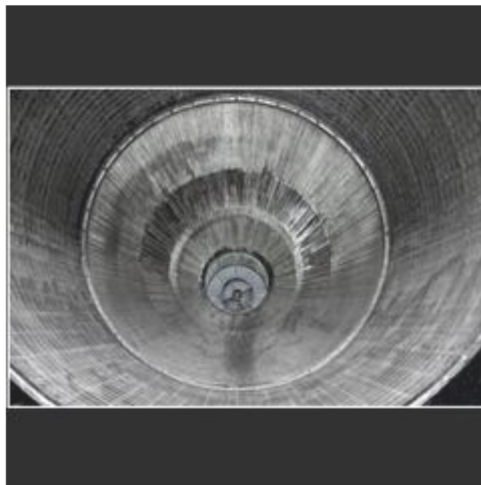

Lines Proj
Parachutist
Steven Fischkoff

Lines Proj
Radiator Grill
Sheila Basem

Lines Proj
Reflections across the pond
John Murray

Lines Proj
Returning Power in Sandy's Wake
Larry Agron

Lines Proj
Sante Fe Shadows
Ira Nemeroff