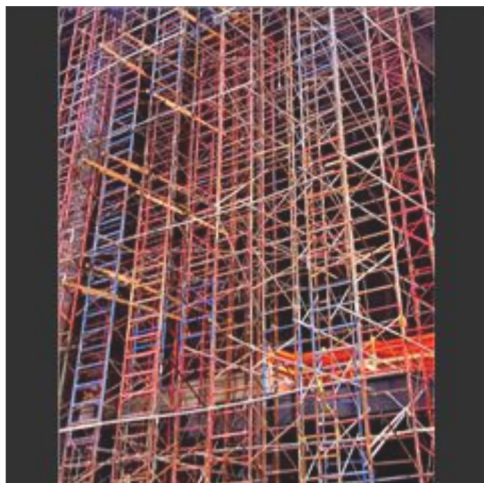

Livingston Camera Club
Improve Your Photography

HM for 2014-2015 season, Competition LCC-Theme#1

Lines Proj
Curvaceous Competitors
Larry Agron

Lines Proj
A bridge thru the sky
John Murray

Lines Proj
A Construction Site
Sheila Basem