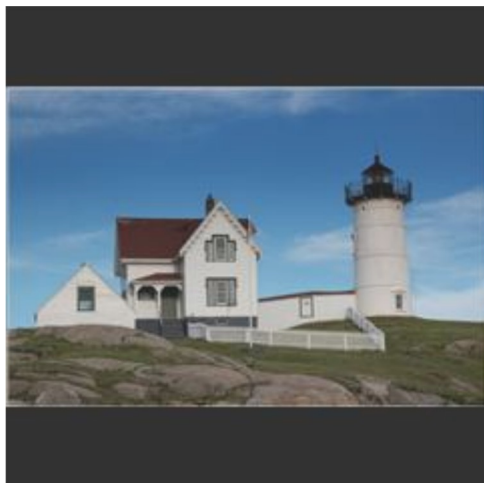

Livingston Camera Club
Improve Your Photography

HM for 2015-2016 season, Competition LCC-1

A-and-B-Class Print
How architure does change resize
John Murray

A-and-B-Class Print
Waterlilly
Sheila Basem

Advanced Proj
A Place of Serenity
Laura Young