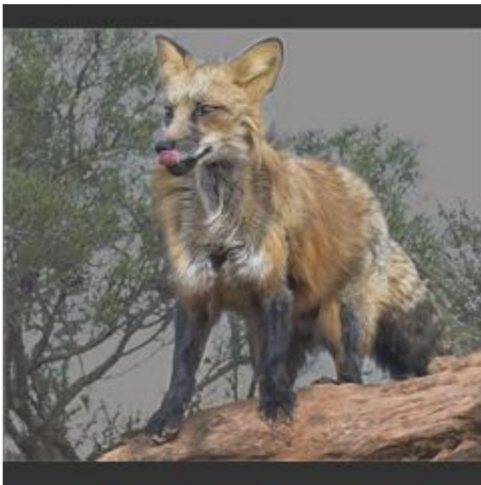

Advanced Proj
Ready for Dinner
Sheila Basem