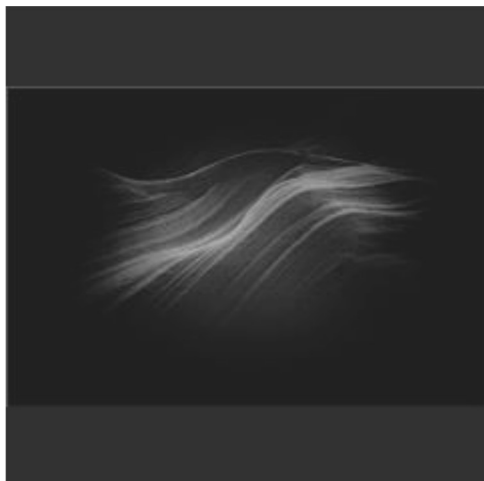

Livingston Camera Club
Improve Your Photography

POM for 2017-2018 season, Competition LCC-4

A-and-B-Class Print-Mono
A Hidden Home
Sheila Basem

Advanced Proj-Mono
61 Year Old Classic
Laura Young

Advanced Proj-Mono
Antelop Canyon
Jeff Kashinsky