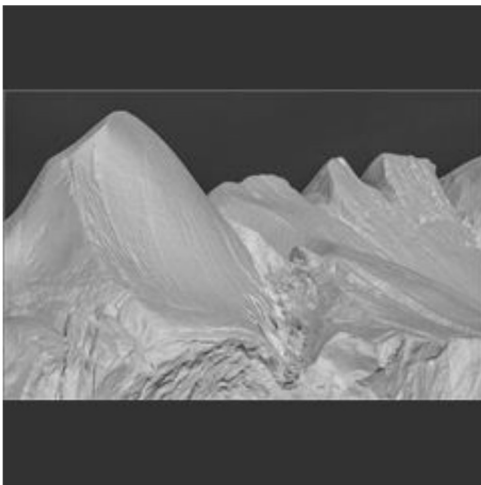

Advanced Proj-Mono
Top of the Iceberg
Sheila Basem