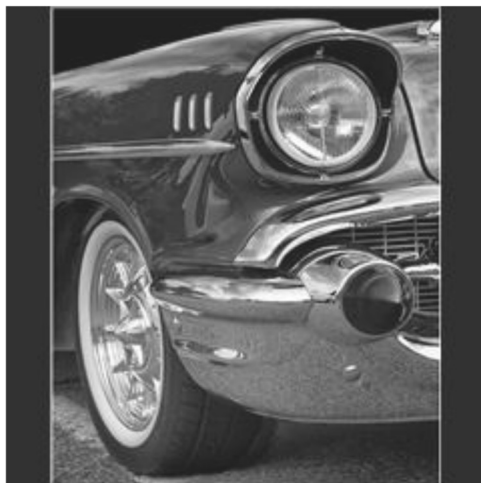

Livingston Camera Club
Improve Your Photography

POM for 2017-2018 season, Competition LCC-4

A-and-B-Class Print-Mono
A Hidden Home
Sheila Basem

Advanced Proj-Mono
61 Year Old Classic
Laura Young

Advanced Proj-Mono
Antelop Canyon
Jeff Kashinsky