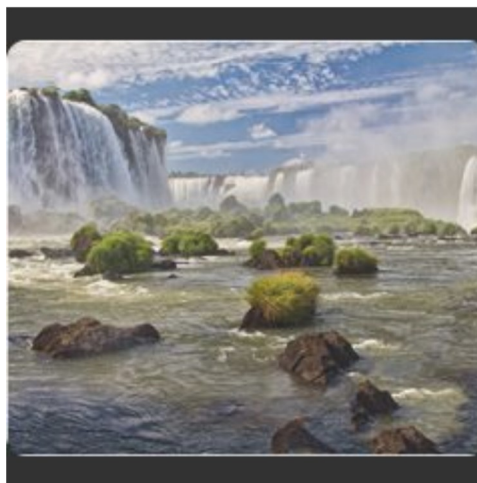

Livingston Camera Club  
*Improve Your Photography*

TA for 2012-2013 season,  
Competition #6

LCC-6-Theme.Water.in.Any.Form Class-S Print-Color Iguazu Falls Jordan Basem TA

LCC-6-Theme.Water.in.Any.Form Class-B Proj Cruise Ship Wake Lloyd Kishinsky TA