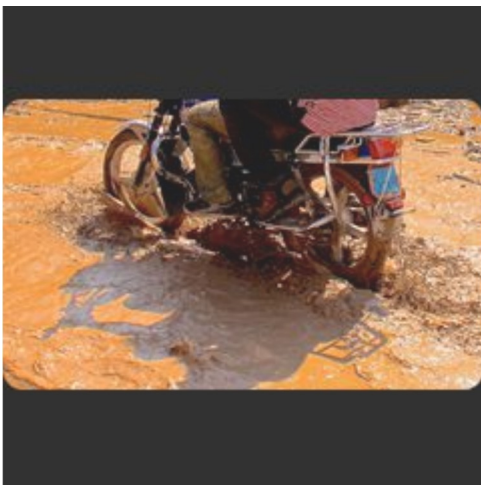

LCC-6-Theme.Water.in.Any.Form Class-B Proj
Through Muddy Waters Pat Gilhooly TA