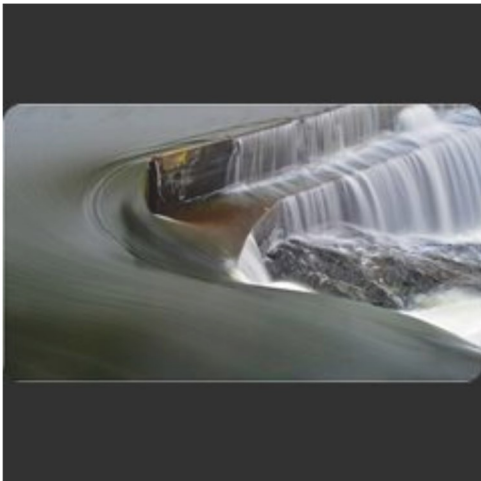

LCC-6-Theme.Water.in.Any.Form Class-B Proj
Swirl & Silky Sitar Periasamy TA