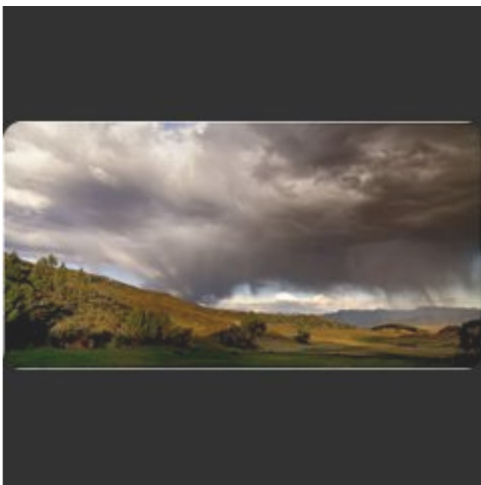

LCC-6-Theme.Water.in.Any.Form Class-S Proj-Color The Rain is Coming Jordan Basem TA