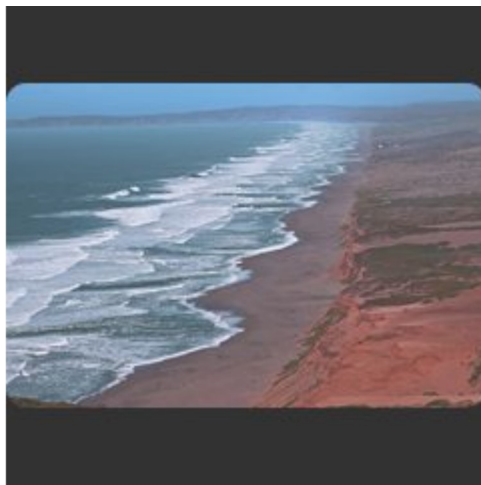

LCC-6-Theme.Water.in.Any.Form Class-A Proj  
Red Rabbit Howard Hoffman TA

LCC-6-Theme.Water.in.Any.Form Class-B Proj  
Waffer Ice Sitar Periasamy TA

LCC-6-Theme.Water.in.Any.Form Class-S Print-  
Color Icicle as Image,Icicle as Lens Dennis  
Donahue TA