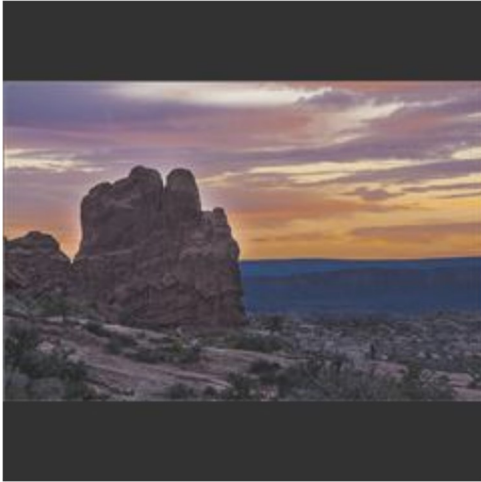

Advanced Proj
A Sunset
Sheila Basem