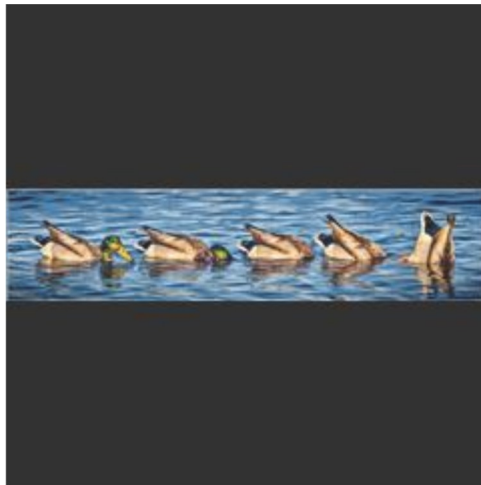

Salon Print-Color
I See a Fish
Steven Fischkoff