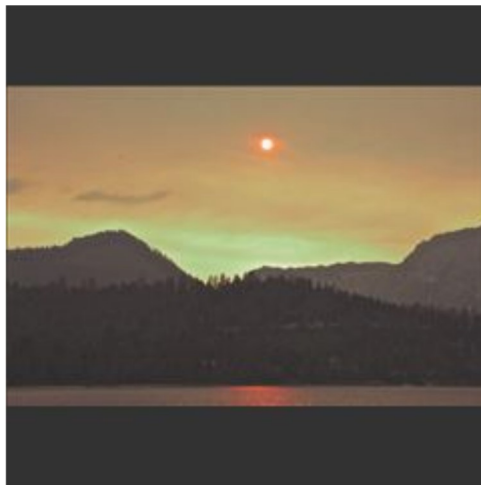

Beginner Proj
Dawn
Bill Lerner

Beginner Proj
Falling Waters
Jack Hoffman

Beginner Proj
Looking Up
Jack Hoffman

Beginner Proj
Oldie
Jeff Kashinsky

Beginner Proj
Reflections on a summer afternoon
Daniel Galluccio

Beginner Proj
Saturn 5 rocket fuel tanks
Daniel Galluccio

Beginner Proj
stargazer lily
Konstantin Georgiadis

Beginner Proj
Sunrise behind Bay Bridge
James Bashant

Beginner Proj
Tahoe Glow
Bonnie Garely

Salon Print-Color
Concrete Ship - Cape May
Steven Fischkoff