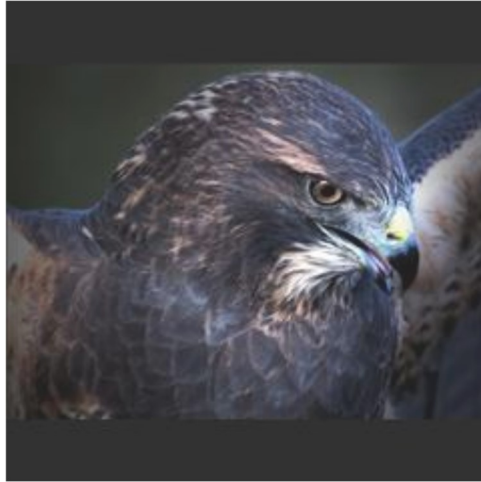

Beginner Proj
Saturn 5 rocket fuel tanks
Daniel Galluccio

Beginner Proj
stargazer lily
Konstantin Georgiadis

Beginner Proj
Sunrise behind Bay Bridge
James Bashant

Beginner Proj
Tahoe Glow
Bonnie Garely

Salon Print-Color
Concrete Ship - Cape May
Steven Fischkoff