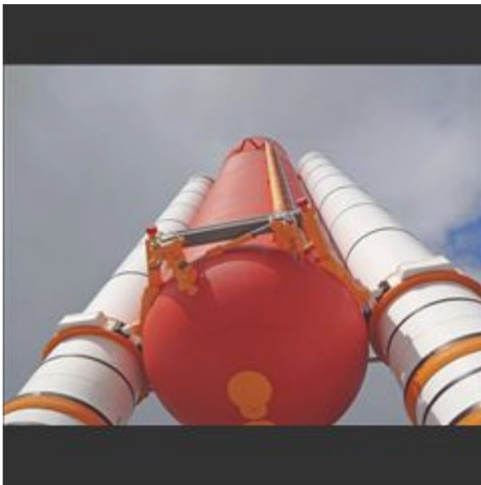

Beginner Proj
Dawn
Bill Lerner

Beginner Proj
Falling Waters
Jack Hoffman

Beginner Proj
Looking Up
Jack Hoffman

Beginner Proj
Oldie
Jeff Kashinsky

Beginner Proj
Reflections on a summer afternoon
Daniel Galluccio

Beginner Proj
Saturn 5 rocket fuel tanks
Daniel Galluccio

Beginner Proj
stargazer lily
Konstantin Georgiadis

Beginner Proj
Sunrise behind Bay Bridge
James Bashant

Beginner Proj
Tahoe Glow
Bonnie Garely

Salon Print-Color
Concrete Ship - Cape May
Steven Fischkoff