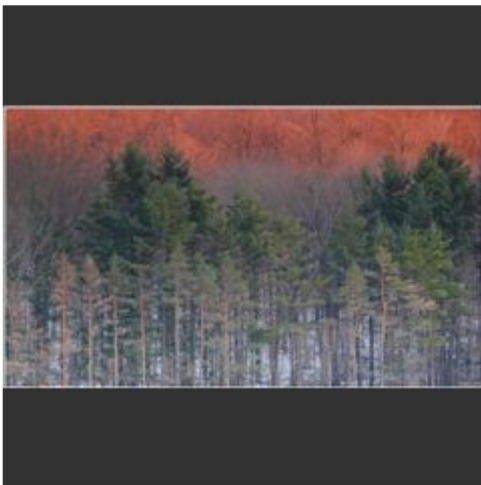

Salon Print-Color
Jersey Color
Randy Samuels