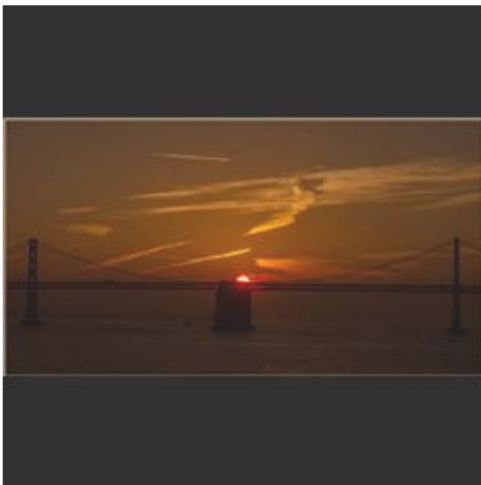

Beginner Proj
Sunrise behind Bay Bridge
James Bashant