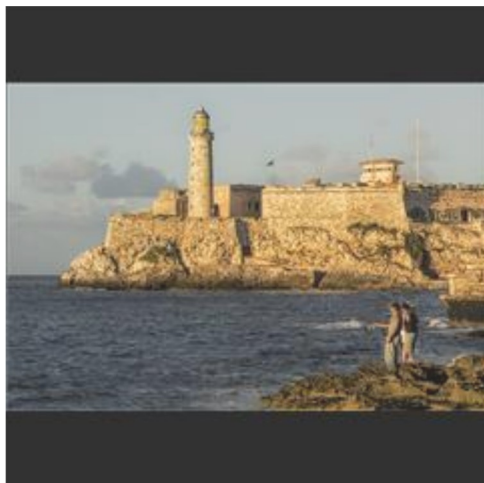

Livingston Camera Club
Improve Your Photography

TA for 2014-2015 season, Competition LCC-6

A-and-B-Class Print
Bethlehem Steel
Michael Clark

A-and-B-Class Print
Elise's role in Frozen
James Bashant

A-and-B-Class Print
Fishing Near the Fort
Sheila Basem