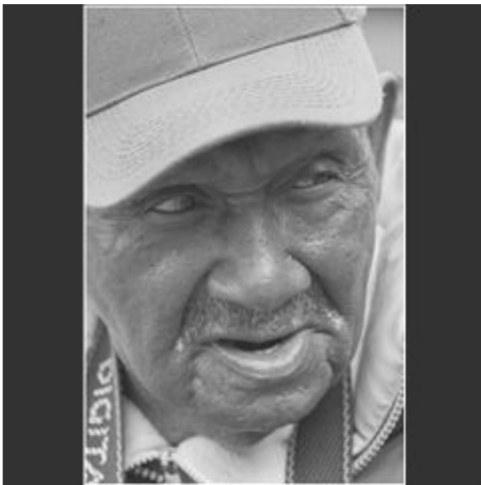

Advanced Proj
My old friend
Michael Clark