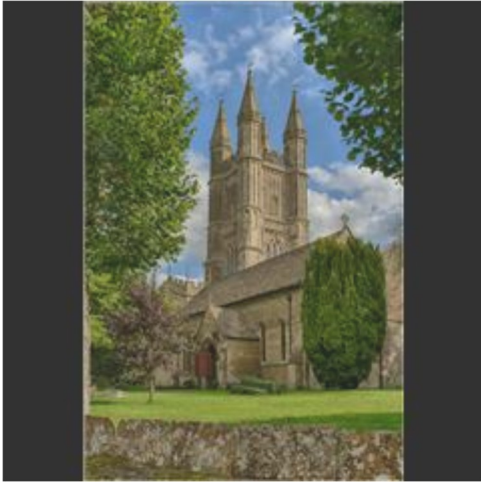

Salon Proj-Color
Community Church
Richard Koch