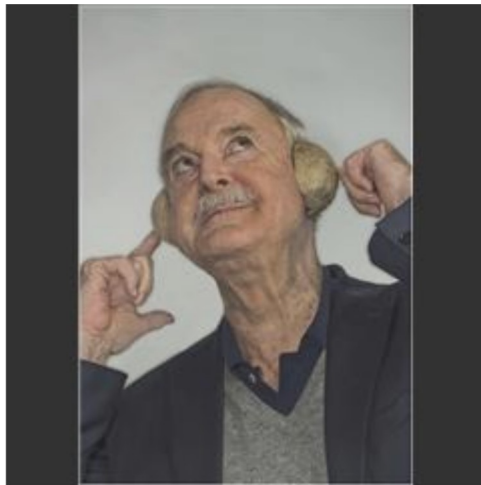

Salon Proj-Color
Monty Python Nostalgia
Larry Agron