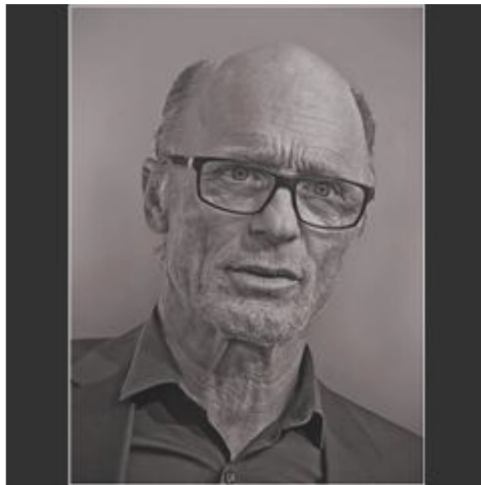

Salon Proj-Mono
Grizzled Character Actor
Larry Agron