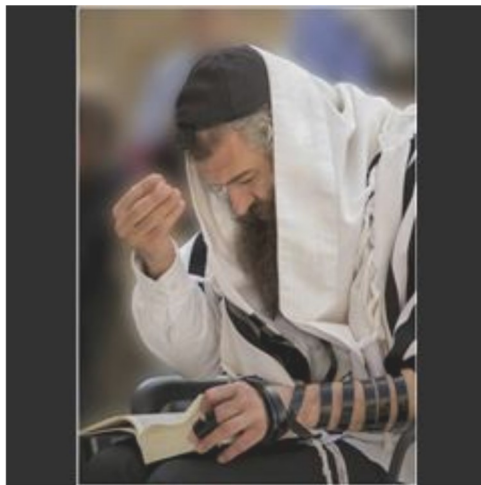

Salon Proj-Color
Piety at the Kotel
Larry Agron