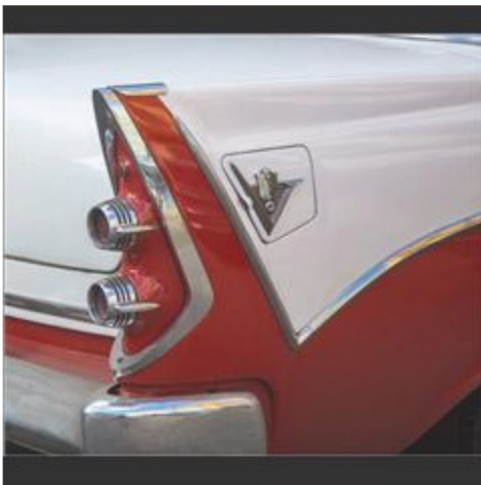

Salon Proj-Color  
Jelly Side Up  
Howard Fingerhut

Salon Proj-Color  
Monty Python Nostalgia  
Larry Agron

Salon Proj-Color  
My Favorite Car  
Jordan Basem

Salon Proj-Color  
Piety at the Kotel  
Larry Agron