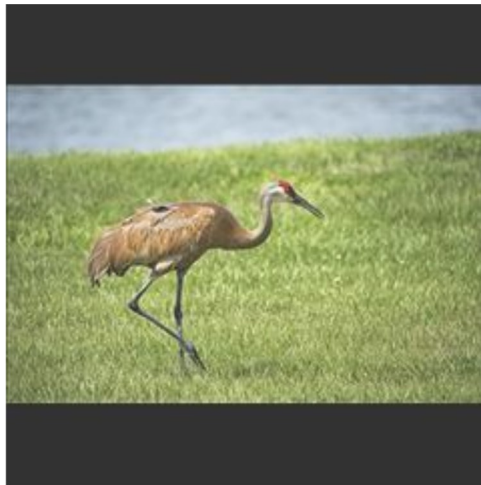

Advanced Proj
Sandhill Crane
Nancy Fogel