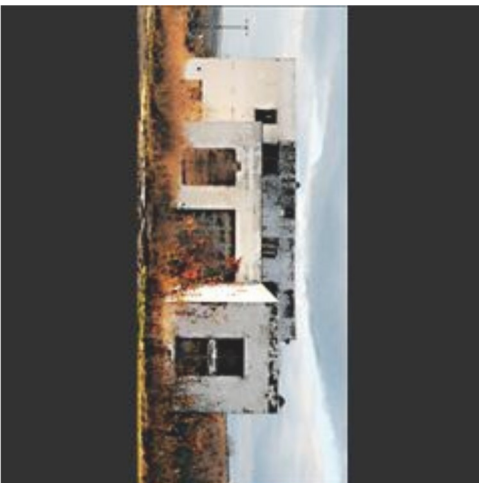

Beginner Proj  
Snow through the window  
Bettine Avenia

Beginner Proj  
Street Lamp in New York  
Ira Drucks

Beginner Proj  
White Wolf  
Daniel Galluccio

Salon Print-Color  
Golden Eagle  
Jordan Basem