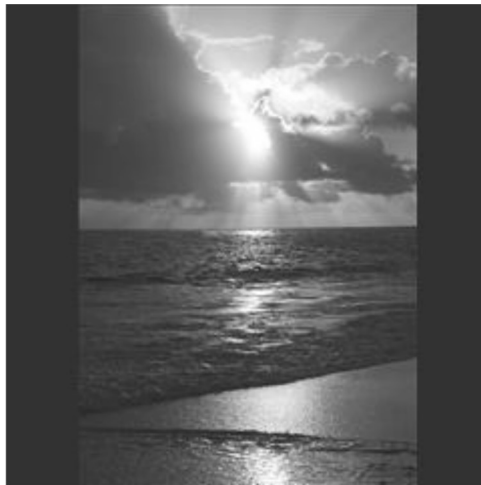

Beginner Proj
Bonjour, St. Martin
Anne Sorochen