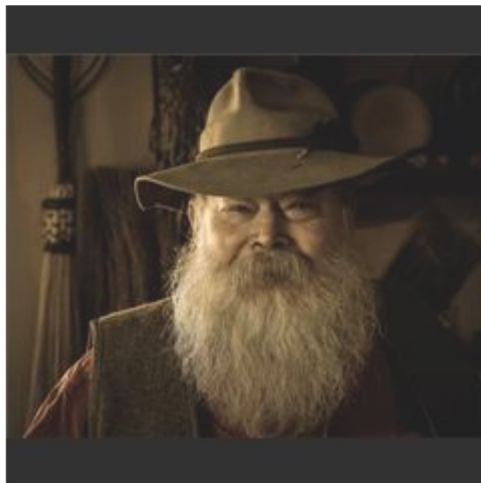

Advanced Proj
Smile
Mary Fettes