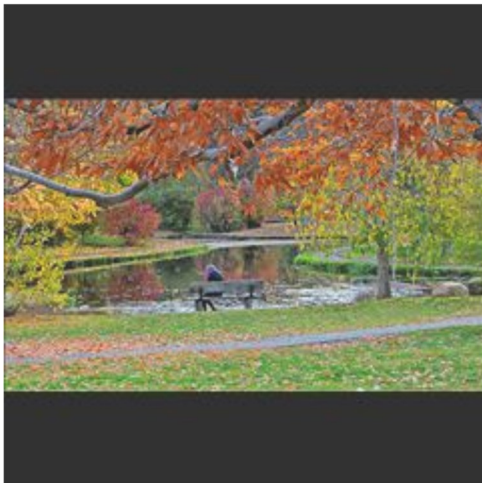

Livingston Camera Club  
*Improve Your Photography*

**TA for 2015-2016 season, Competition LCC-5**

A-and-B-Class Print  
A place to spend the afternoon  
John Murray

A-and-B-Class Print  
Pittsburgh Lights  
James Bashant