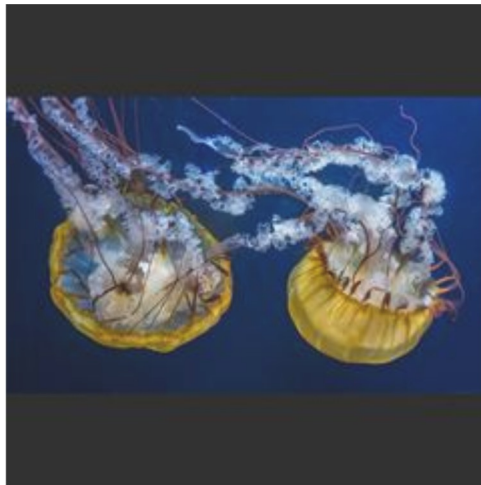

Salon Proj-Color  
Here's Where I Get Off  
Howard Fingerhut

Salon Proj-Color  
Monterey Color  
Randy Samuels

Salon Proj-Color  
Phlox #3  
Art Lee

Salon Proj-Color  
Reflected Tower  
Steven Fischkoff

Salon Proj-Color  
Two Descending Sea Nettles  
Ira Nemeroff

Salon Proj-Color  
Winter Breeding in South Florida  
Larry Agron

Salon Proj-Mono  
Chain And Pier  
Ira Nemeroff

Salon Proj-Mono  
Lady LIBerty  
Steven Fischkoff