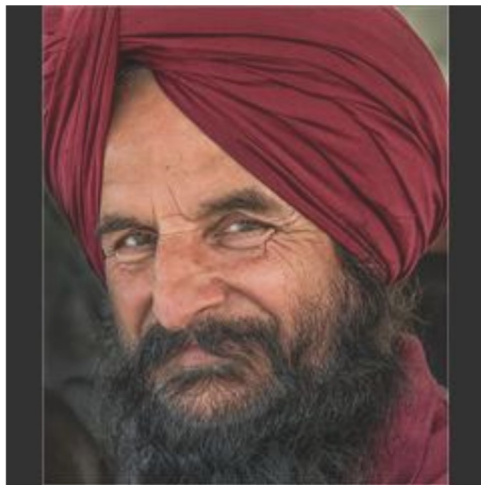

Advanced Proj  
Village on the Mountain  
Sheila Basem

Advanced Proj  
Winter in New Jersey  
Konstantin Georgiadis

Beginner Proj  
Bonjour, St. Martin  
Anne Sorochen

Beginner Proj  
Cloudy Super Moon  
Anne Sorochen

Salon Print-Color  
Decisive Leader  
Art Lee

Salon Print-Color  
Fall Reflections  
Randy Samuels

Salon Print-Color  
Floating Arrangement 310  
Ira Nemeroff

Salon Print-Color  
Lonely Waiting  
Ira Nemeroff

Salon Print-Color  
Ready to Rodeo  
Steven Fischkoff

Salon Print-Color  
Rose in Morning Light  
Dennis Donahue

Salon Print-Color  
Silky  
Howard Fingerhut

Salon Print-Color  
Three Buildings  
Ira Nemeroff