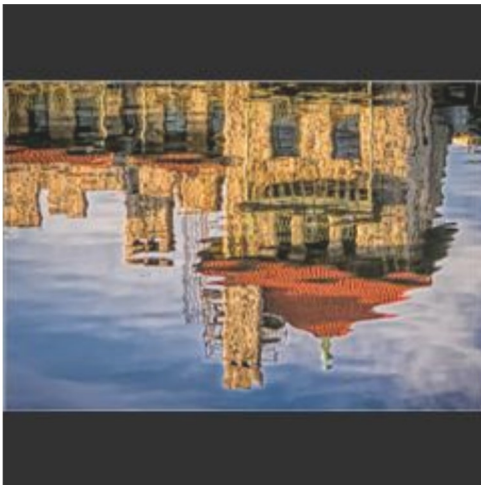

Salon Proj-Color  
Here's Where I Get Off  
Howard Fingerhut

Salon Proj-Color  
Monterey Color  
Randy Samuels

Salon Proj-Color  
Phlox #3  
Art Lee

Salon Proj-Color  
Reflected Tower  
Steven Fischkoff

Salon Proj-Color  
Two Descending Sea Nettles  
Ira Nemeroff