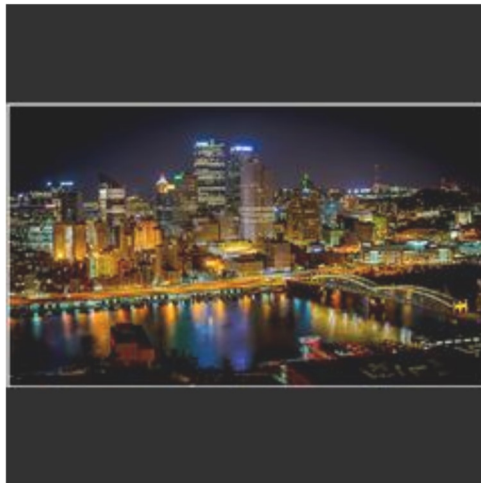

Livingston Camera Club  
*Improve Your Photography*

**TA for 2015-2016 season, Competition LCC-5**

A-and-B-Class Print  
A place to spend the afternoon  
John Murray

A-and-B-Class Print  
Pittsburgh Lights  
James Bashant