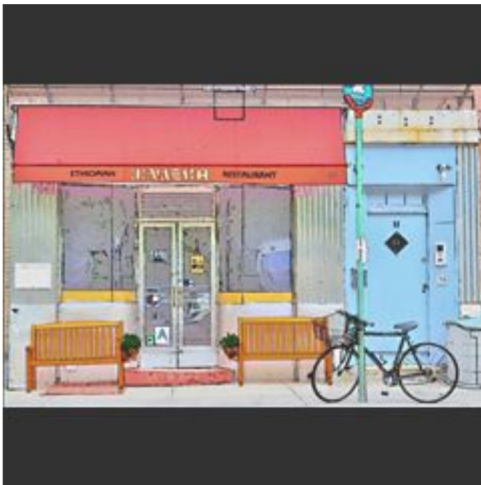

Salon Proj-Color
Colorful Village Restaurant
Dennis Donahue