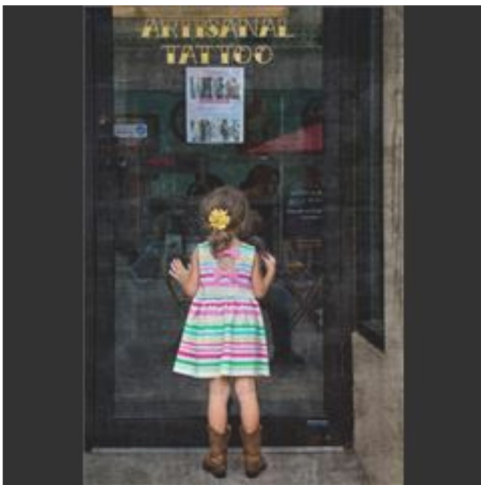

Advanced Proj  
Transformation  
Shlomo Haviv

Advanced Proj  
Window Shopping  
Mary Fettes

Beginner Proj  
A Lone Tree  
Vitaly Sigal

Beginner Proj  
Carpenter  
Sue Maguire

Beginner Proj  
Edison Lightbulb  
Sue Maguire