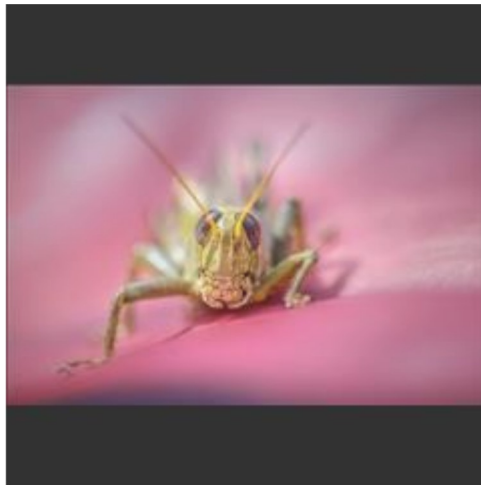

Salon Proj-Color
At a Leaf Edge
Randy Samuels