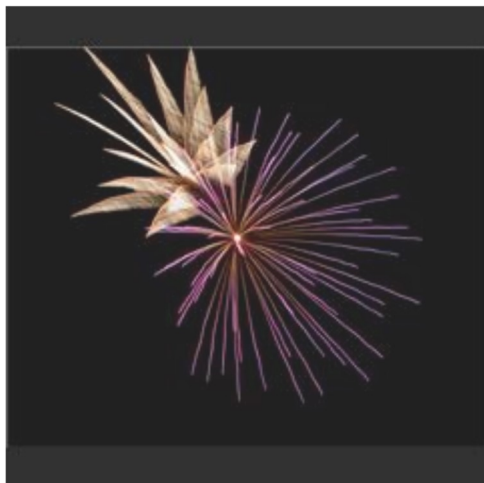

Livingston Camera Club  
*Improve Your Photography*

**TA for 2018-2019 season, Competition LCC-1**

Advanced Proj  
Fireworks Hat  
Anne Sorochen

Advanced Proj  
Gothic Microfleece Succulent  
Pat Gilhooly