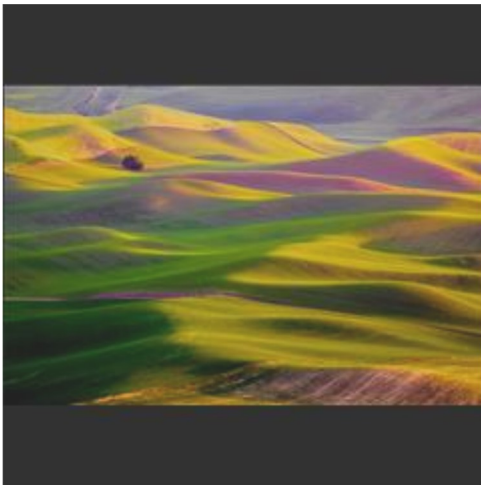

Salon Proj-Color
Late Light on the Rolling Hills
Shlomo Haviv