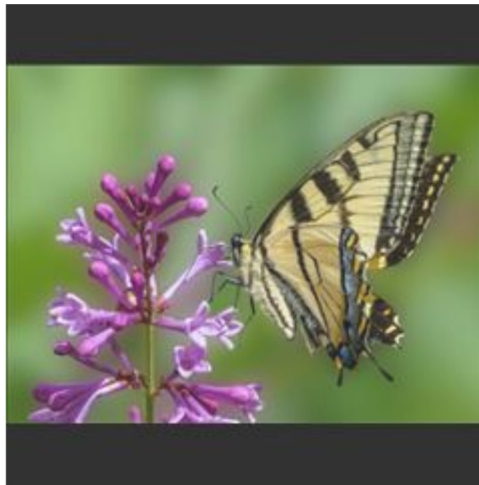

Beginner Proj  
Butterfly Bush  
Peter Engelhardt

Salon Print-Mono  
Carriage Driver  
Steven Fischkoff

Salon Print-Mono  
Monsaraz  
Ira Nemeroff

Salon Print-Mono  
Phoenix Rising  
Ira Nemeroff

Salon Print-Mono  
Port Punctuation  
Rick Berger