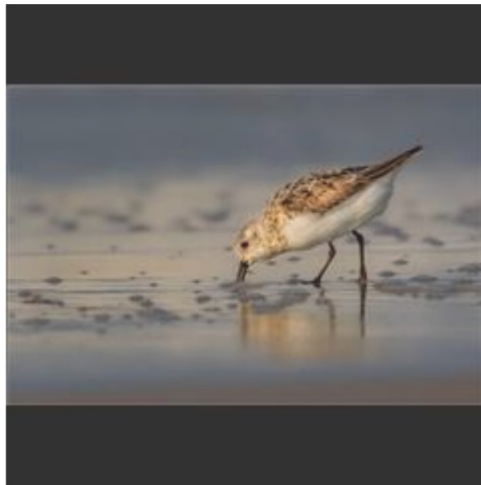

Salon Proj-Color
Little Guy
Mary Fettes