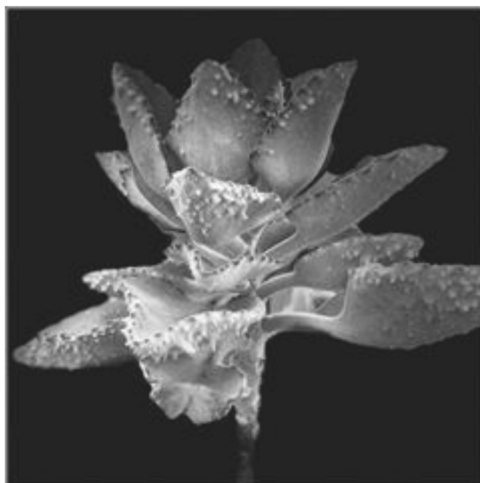

Livingston Camera Club  
*Improve Your Photography*

**TA for 2018-2019 season, Competition LCC-1**

Advanced Proj  
Fireworks Hat  
Anne Sorochen

Advanced Proj  
Gothic Microfleece Succulent  
Pat Gilhooly