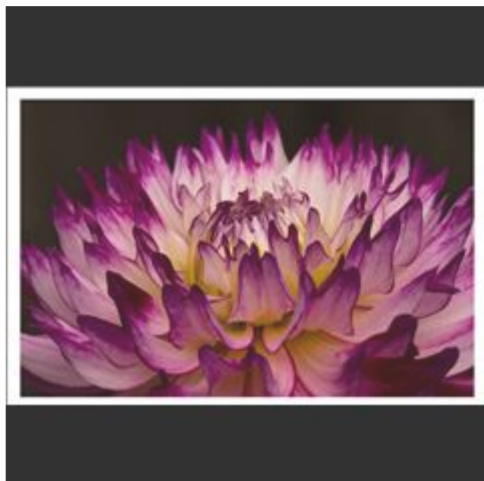

Livingston Camera Club  
*Improve Your Photography*

**TA for 2018-2019 season, Competition LCC-1**

Advanced Proj  
Fireworks Hat  
Anne Sorochen

Advanced Proj  
Gothic Microfleece Succulent  
Pat Gilhooly