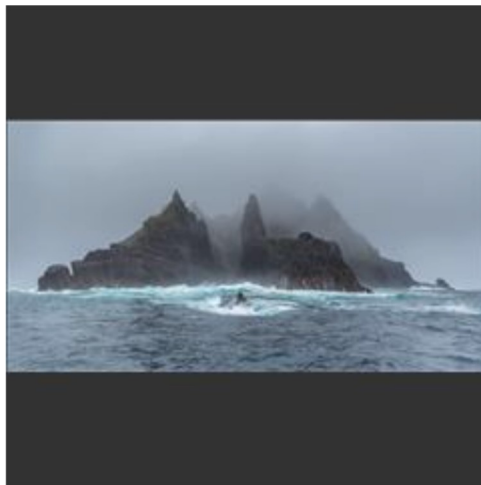

Salon Proj-Color
Small Skellig
Carla Francis