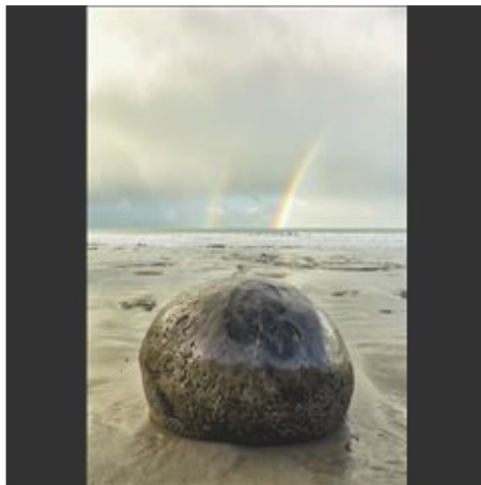

Salon Proj-Color
Boulder and Double Rainbow
Carla Francis