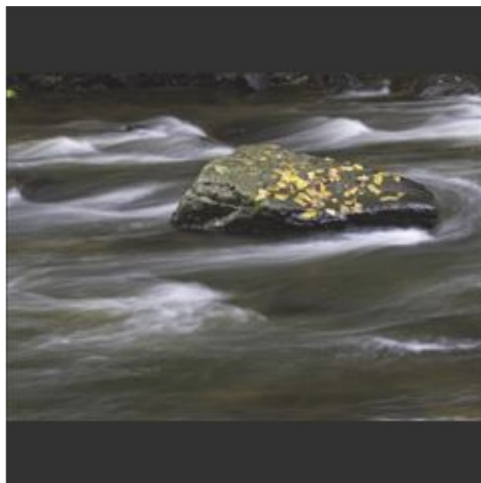

Advanced Proj
Autumn on a Rock
Bonnie Garely