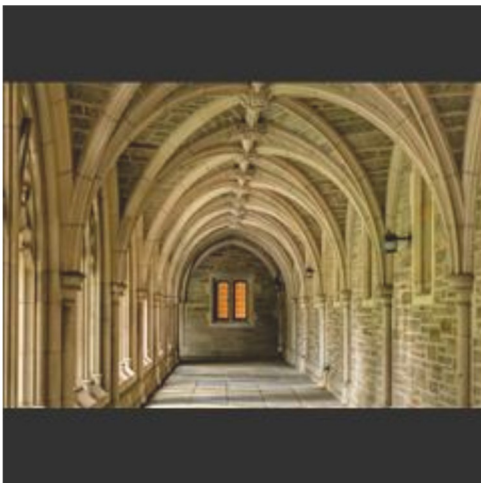

Salon Print-Color
Orange Glow
Carla Francis