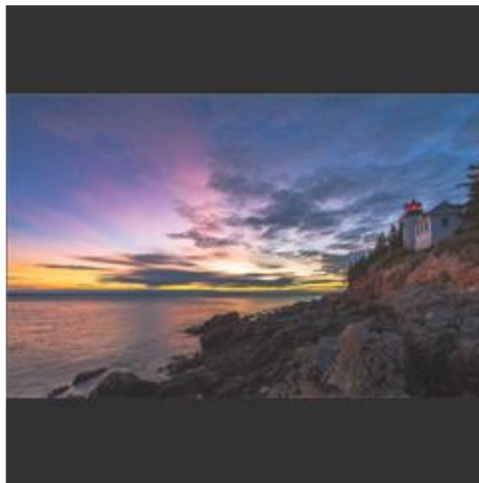

Salon Print-Color
Sunset at Bass Harbor
Shlomo Haviv