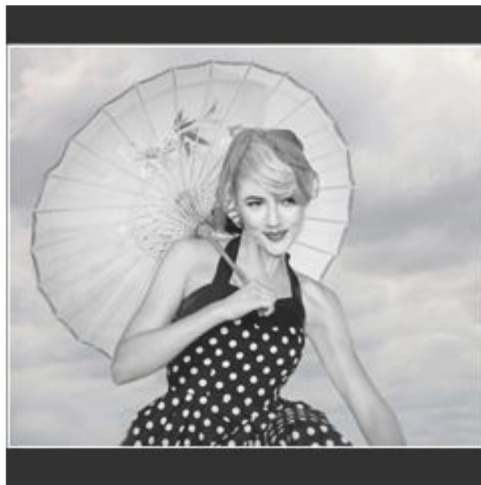

Salon Proj-Mono  
Blossoms  
Randy Samuels

Salon Proj-Mono  
Elderly Berber Gentleman  
Larry Agron

Salon Proj-Mono  
Ghostly  
Jordan Basem

Salon Proj-Mono  
Key West Rip Van Winkle  
Rick Berger

Salon Proj-Mono  
Mademoiselle with a Parasol  
Larry Agron