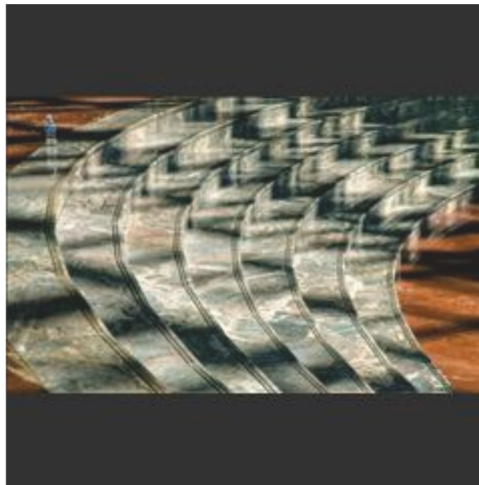

Beginner Proj  
old mill  
Peggy Feeley

Salon Print-Color  
Dawn at the Pinnacle  
Mary Fettes

Salon Print-Color  
Dock on a Tranquil Lake  
Carla Francis

Salon Print-Color  
Lilly Pond Leftovers  
Randy Samuels