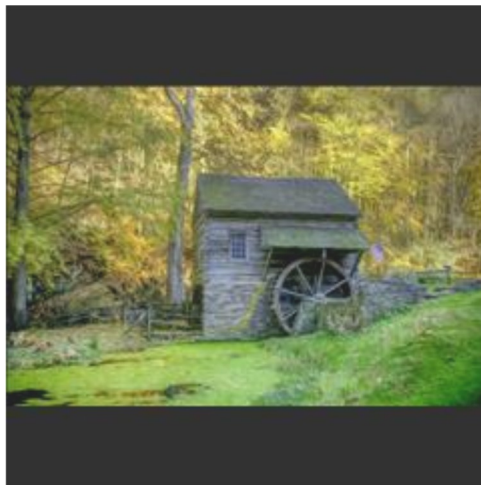

Beginner Proj  
old mill  
Peggy Feeley

Salon Print-Color  
Dawn at the Pinnacle  
Mary Fettes

Salon Print-Color  
Dock on a Tranquil Lake  
Carla Francis

Salon Print-Color  
Lilly Pond Leftovers  
Randy Samuels