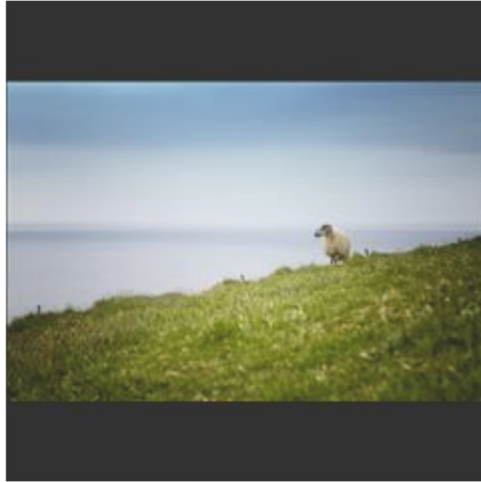

Advanced Proj
Where Did Everyone Go?
Anne Sorochen