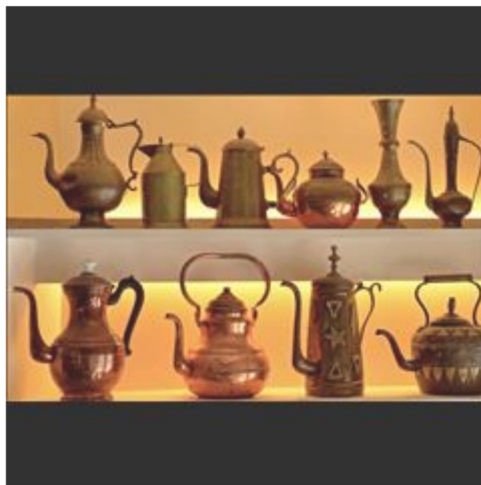

Livingston Camera Club  
*Improve Your Photography*

**TA for 2018-2019 season, Competition LCC-2**

A-and-B-Class Print  
Dried Fern and Shadows  
Pat Gilhooly

A-and-B-Class Print  
Kettles  
Sitar Periasamy