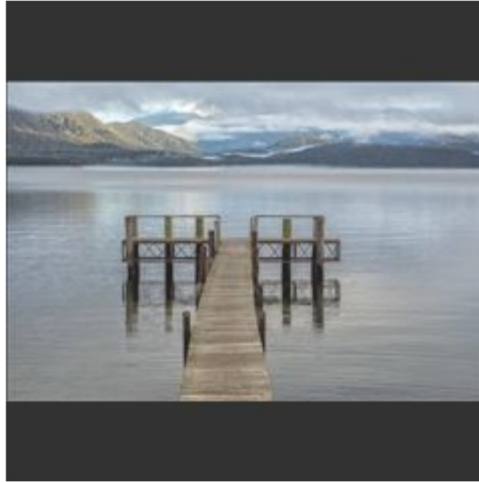

Advanced Proj  
Sunset  
Mira Agron

Advanced Proj  
Where Did Everyone Go?  
Anne Sorochen

Beginner Proj  
British Columbia  
Peter Engelhardt

Beginner Proj  
Grass, Sand and Sky  
Peter Engelhardt

Beginner Proj  
Here's looking at you  
Bob Gandel

Beginner Proj  
old mill  
Peggy Feeley

Salon Print-Color  
Dawn at the Pinnacle  
Mary Fettes

Salon Print-Color  
Dock on a Tranquil Lake  
Carla Francis

Salon Print-Color  
Lilly Pond Leftovers  
Randy Samuels