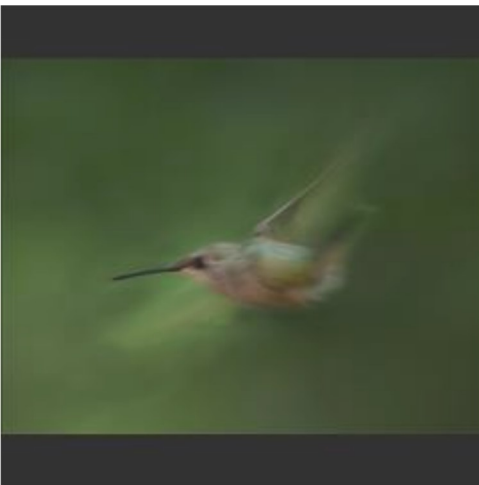

Livingston Camera Club
Improve Your Photography

TA for 2019-2020 season, Competition LCC-2

A-and-B-Class Print
Dangerous Design Elements
Pat Gilhooly

A-and-B-Class Print
The Test of Time
Pat Gilhooly

Advanced Proj
Mirror Shine
Jon Grall

Advanced Proj
Painted Lady
Laura Young

Advanced Proj
Streaming Falls
Laura Young

Advanced Proj
Tree of Life
Anne Sorochen

Advanced Proj
Who's There?
Sheila Basem

Beginner Proj
Barnaget Light
Peggy Feeley

Beginner Proj
Hummer in Motion
Duffee Ricks