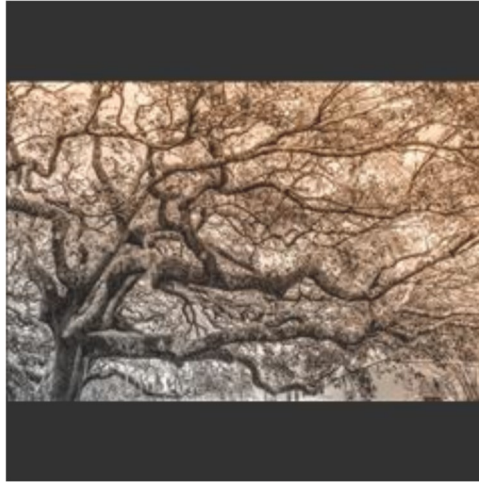

Advanced Proj
Tree of Life
Anne Sorochen