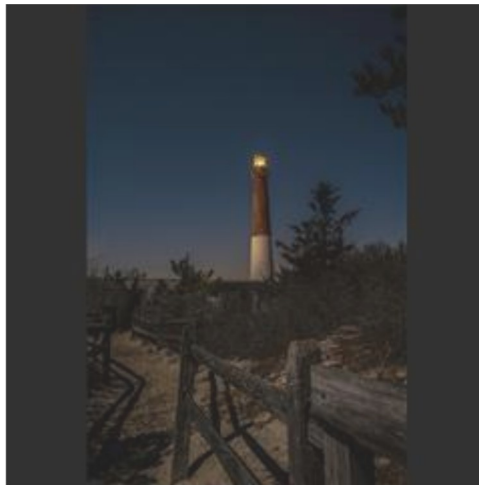

Advanced Proj
Painted Lady
Laura Young

Advanced Proj
Streaming Falls
Laura Young

Advanced Proj
Tree of Life
Anne Sorochen

Advanced Proj
Who's There?
Sheila Basem

Beginner Proj
Barnaget Light
Peggy Feeley

Beginner Proj
Hummer in Motion
Duffee Ricks

Salon Print-Color
Old Indicator Panel
Steven Fischkoff

Salon Print-Color
Ruins
Steven Fischkoff

Salon Proj-Mono
Athletic Nordic Beauty
Larry Agron

Salon Proj-Mono
Fishing in the Fog
Mary Fettes

Salon Proj-Mono
Join Us
Rick Berger